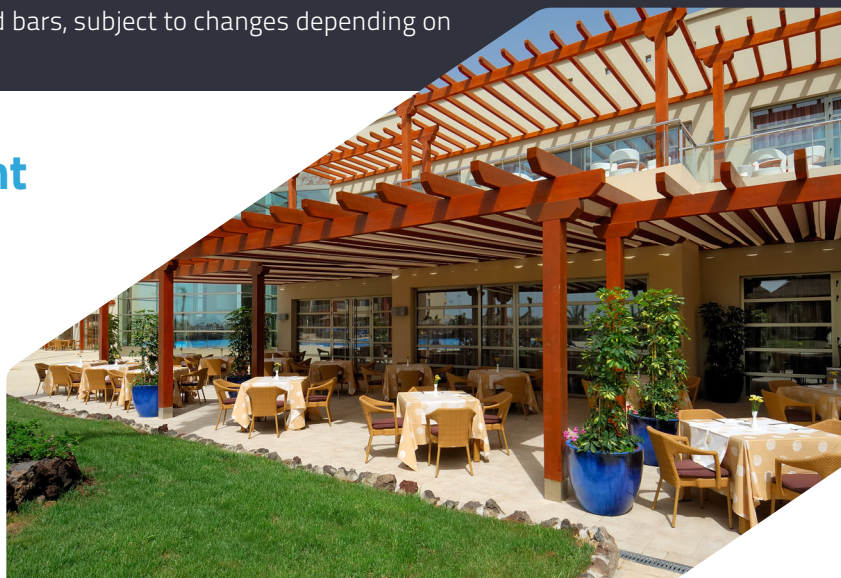

A photograph of an outdoor dining area at the Elba Carlota Beach & Golf Resort. The scene features a wooden deck with several rectangular tables and chairs. In the background, there is a large thatched-roof pavilion, palm trees, and a beach area with people. The sky is blue with some clouds. The image is framed by blue geometric shapes.

*Exchange of a buffet dinner for an à la carte dinner in the themed restaurant for every 7 nights of accommodation (upon reservation and subject to availability).

Opening and closing hours for restaurants and bars, subject to changes depending on the season.

Arrecife Italian Restaurant

18:30 - 20:30h.

Lobby Bar

17:00 - 23:00h.

Sinatra Disco Bar

21:00 - 23:00h.