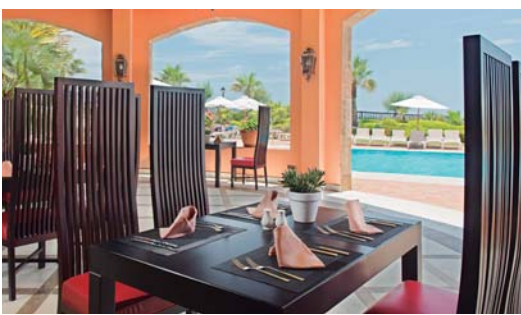

GASTRONOMÍA DE VANGUARDIA Y ESPACIOS INIGUALABLES

VANGUARD GASTRONOMY AND INCOMPARABLE VENUES

Restaurante Bufé Arena Beach

Amplio restaurante bufé con terraza junto a la piscina y la mejor propuesta de desayuno, almuerzo y cena con capacidad hasta 370 comensales.

3 opciones a la Carta:

Al-Ándalus, París-Roma, Asia-Fusión

Espacios diferentes para comidas y cenas privadas, tanto en el interior, como en su fabulosa terraza con vistas al mar.

Bar Lobby

Un excelente after-work tras una jornada de trabajo o simplemente para disfrutar.

Chill-Out & Snack-Bar

Disfrute de nuestras propuestas al aire libre durante la temporada estival, de forma privada para las fiestas más especiales o, sencillamente, para tomarse un respiro al sol entre reuniones de trabajo.

Servicio de habitaciones 24h.

Propuestas frías y calientes a lo largo del día.

Servicio personalizado y experiencias a medida.

Para crear eventos que no dejen indiferente a nadie. Flexibilidad, experiencia y profesionalidad nos avalan desde hace más de 20 años. Sabemos cómo hacer las cosas fáciles para el organizador, asequibles para el cliente e inolvidables para los huéspedes.

Buffet Restaurant Arena Beach

Spacious buffet restaurant with terrace by the pool and the best choice for breakfast, lunch or dinner with a capacity of 370 place settings.

3 à la carte options:

Al-Ándalus, París-Roma, Asia-Fusión

Different spaces for private lunches or dinners, indoor or outdoor at the terrace with fantastic views to the sea.

Lobby Bar

An excellent site for an after work drink or just to have fun.

Chill-Out & Snack-Bar

Enjoy our open air offer during the summer season for private parties in a separate space or just to take a breath during a long work day.

24h room service

Hot and cold dishes all day long.