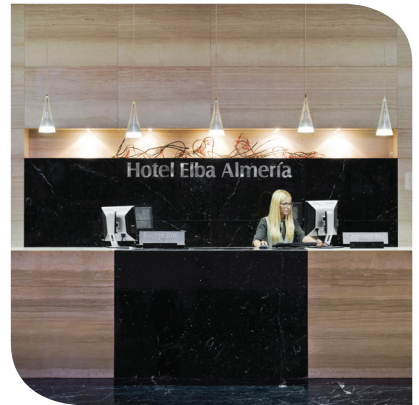

Elba Almería

Business & Convention Hotel

DATA SHEET

ELBA ALMERÍA BUSINESS & CONVENTION HOTEL